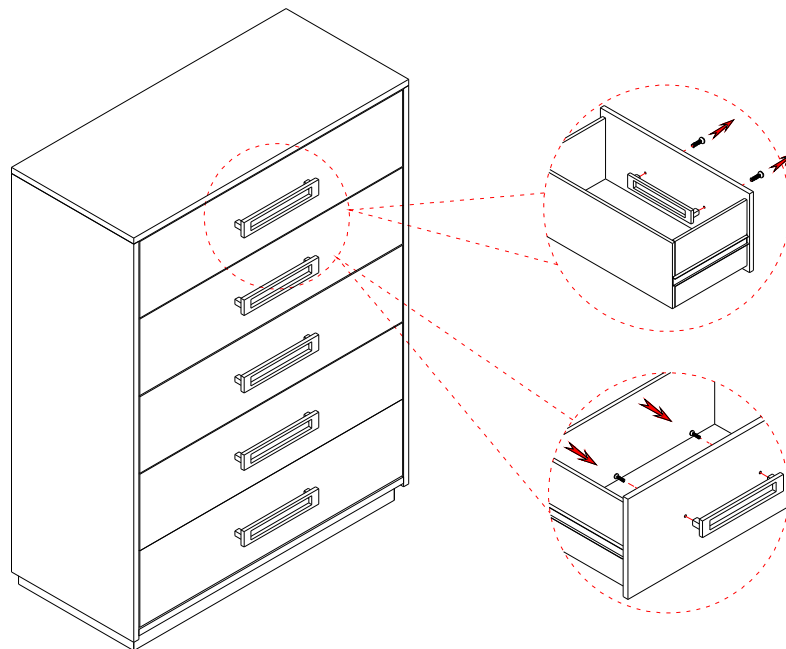

ATTENTION: VEUILLEZ LIRE TOUTES LES INSTRUCTIONS AVANT DE COMMENCER L'ASSEMBLAGE DE CE PRODUIT. LES PIÈCES SONT LOURDES. POUR ÉVITER TOUTE BLESSURE ET POUR VOUS ASSURER QUE LE PRODUIT N'EST PAS ENDOMMAGÉ PENDANT L'ASSEMBLAGE, NOUS VOUS RECOMMANDONS DE FAIRE APPEL À UNE OU PLUSIEURS AUTRES PERSONNES. EN CAS DE TACHE EXCESSIVE, ESSUYEZ LE FOND DE L'UNITÉ AVANT LE PLACEMENT SUR N'IMPORTE QUELLE SURFACE.

CUIDADO: FAVOR DE LEER TODAS LAS INSTRUCCIONES ANTES DE ENSAMBLAR SU PRODUCTO, ESTAS PIEZAS SON PESADAS. PARA PREVENIR HERIDAS PERSONALES Y ASEGURAR QUE SU PRODUCTO NO SEA DAÑADO MIENTRAS ES ENSAMBLADO. SE RECOMIENDA LA ASISTENCIA DE UNA O MÁS PERSONAS.

WARNING: PROTECTIVE GLIDE IS PLACED UNDER EACH LEG OF THE FURNITURE TO RESIST SCRATCHES ON FLOOR SURFACE. SOME FLOOR SURFACES CAN BE EXTRA SENSITIVE TO SCRATCHES AND MARKINGS, IF YOU ARE NOT SURE CONSULT WITH YOUR DEALER. AVERTISSEMENT. LES PIEDS DES MEUBLES SONT MUNIS DE PATINS DESTINÉS À PROTÉGER LE PLANCHER. CERTAINS REVÊTEMENTS DE SOL PEUVENT ÊTRE TRÈS FRAGILES. EN CAS DE DOUTE, CONSULTEZ LE MARCHAND.

LIST OF PARTS AND HARDWARE/ LISTE DES PIÈCES ET DU MATÉRIEL

NO#/ NOMBRE	DESCRIPTION/ DESCRIPTION	QUANTITY/ QUANTITÉ
A	TILT KIT BRACKET/SUPPORT KIT D'INCLINAISON	1 SET

NOTE:
ASSEMBLE UNIT ON A SOFT SURFACE.
ASSEMBLEZ L'UNITÉ SUR UNE SURFACE MOLLE.

DO NOT TIGHTEN BOLTS UNTIL **ALL PARTS AND HARDWARE** OF THE UNIT ARE ASSEMBLED.
NE SERREZ PAS LES BOULONS JUSQU'À CE QUE L'UNITÉ SOIT COMPLÈTEMENT ASSEMBLÉE.

WARNING:
ONLY USE THE HAND
TOOLS PROVIDED